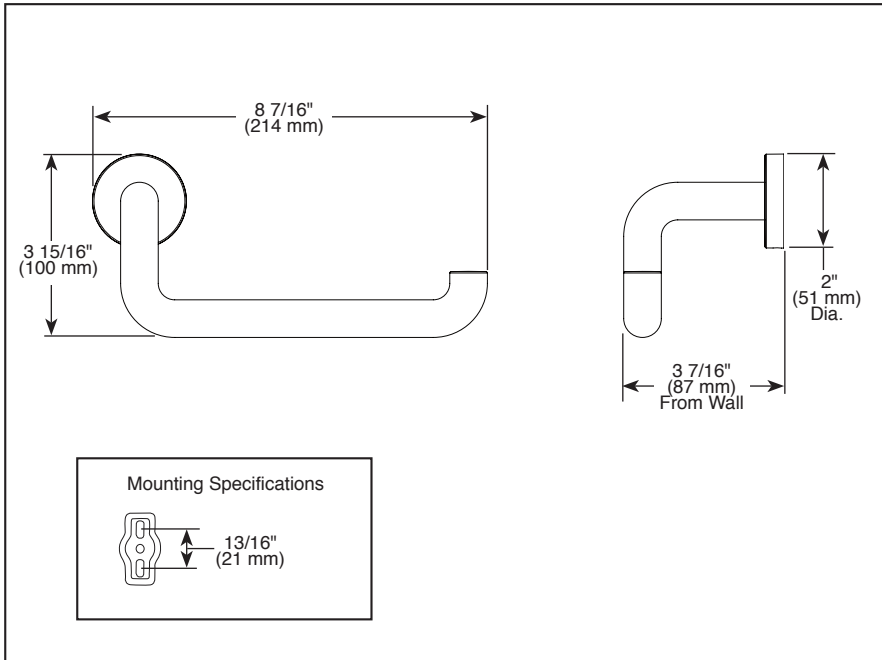

BRIZO®

ACCESSORIES

- Litze™ Bath Collection
- Tissue Holder

STANDARD SPECIFICATIONS:

- Wood blocking is preferable behind all wall surfaces. If wood blocking is not available, try finding a wood stud to anchor this accessory.
- Mounting hardware and mounting instructions included with product.
- Note: Plastic anchors, screw, toggle bolts, and mounting brackets are included with the mounting hardware.

WARRANTY

- Lifetime limited warranty on parts (other than electronic parts and batteries) and finishes; or, for commercial users, for 5 years from date of purchase.
- 5 year limited warranty on electronic parts (other than batteries); or, for commercial users, for 1 year from the date of purchase. No warranty is provided on batteries.

695035▲

Submitted Model No.: _____

Specific Features: _____

▲ Designate proper finish suffix

RP90559

RP70613