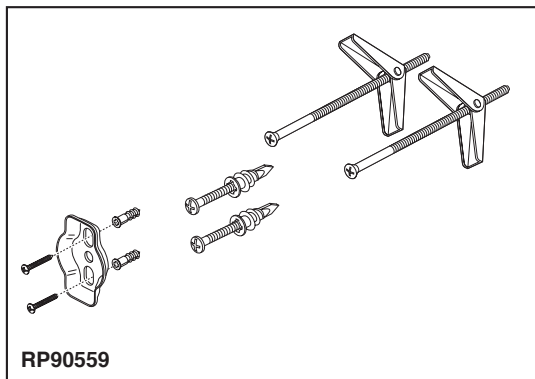

▲ Designate proper finish suffix

RP90559